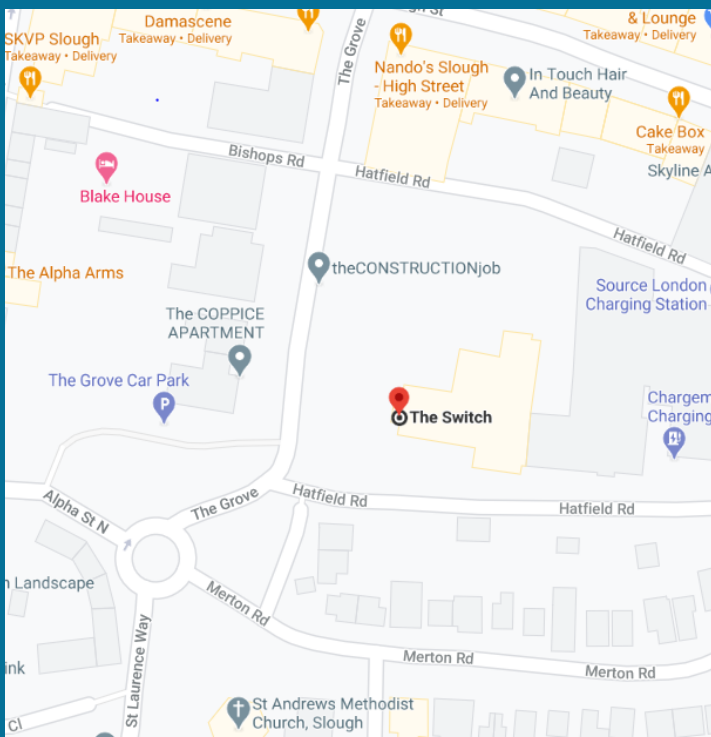

INCHMEAD

SLOUGH OFFICE
The Switch, 1-7 The Grove,
Slough
SL1 1QP

0175 339 6930
WWW.INCHMEAD.COM

TRANSPORT

From the Slough train station, 12 minute walk via Wellington St/A4

The nearest parking facilities are at The Grove Car Park, directly beside the office.

Travel via A332 and A412 towards St Laurence Way. Drive to The Grove.

INCHMEAD