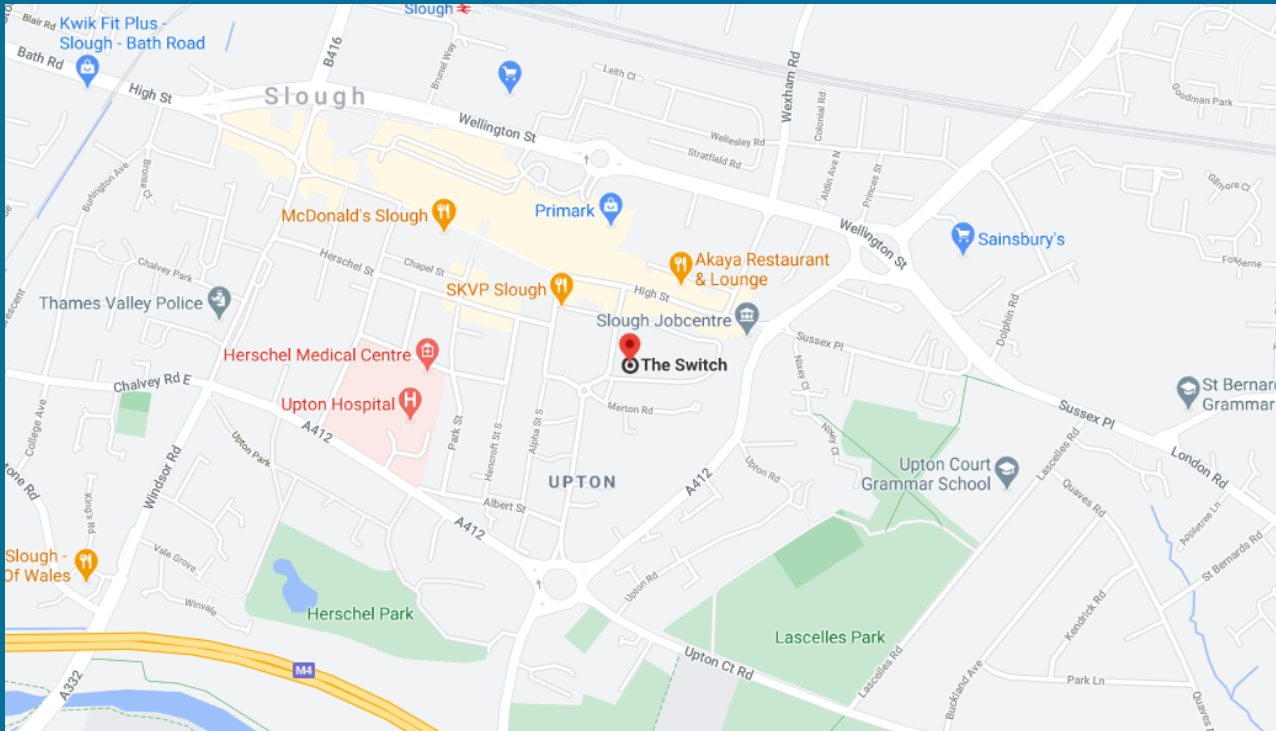

INCHMEAD

SLOUGH OFFICE
The Switch, 1-7 The Grove,
Slough
SL1 1QP

0175 339 6930
WWW.INCHMEAD.COM

TRANSPORT

From the Slough train station, 12 minute walk via Wellington St/A4

The nearest parking facilities are at The Grove Car Park, directly beside the office.

Travel via A332 and A412 towards St Laurence Way. Drive to The Grove.

INCHMEAD