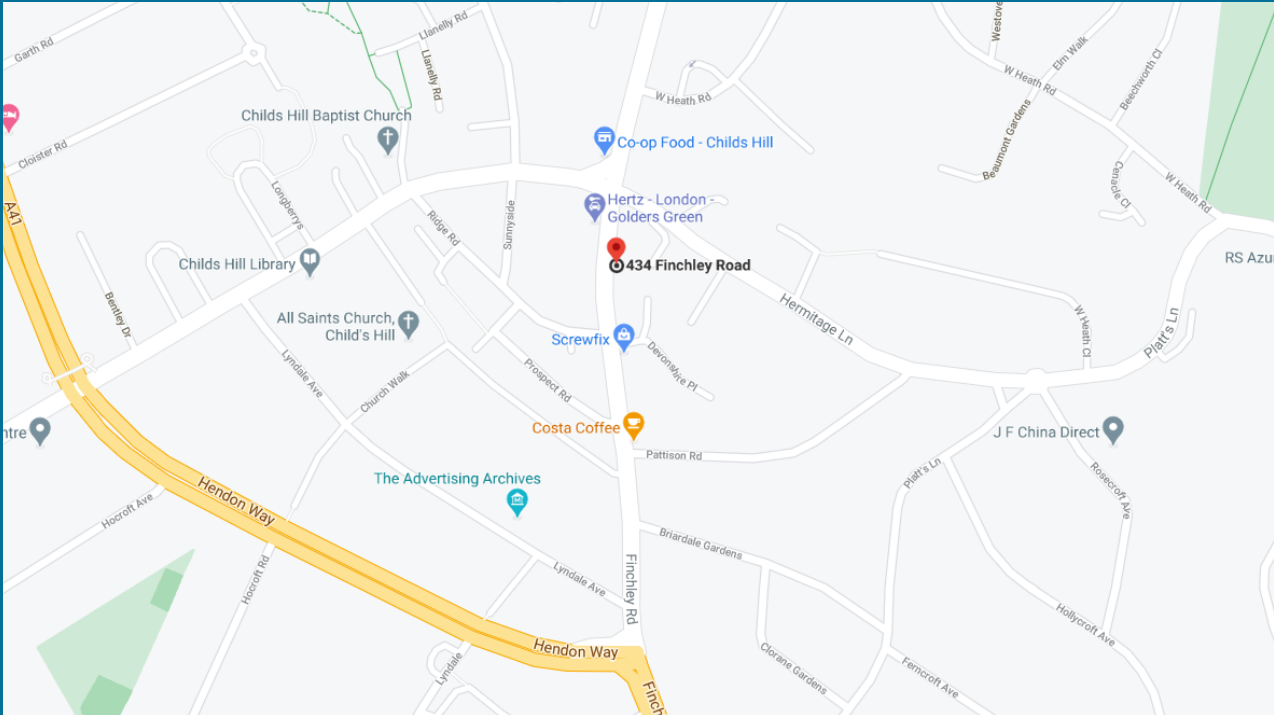

## TRANSPORT

**139 Golders Green** to Childs Hill  
Cricklewood Lane  
**245, 260 and 460 Golders Green**  
to Childs Hill Finchley Road, then 2  
min walk

The nearest parking facilities are at  
Regency Car Park and The o2  
Centre Car Park. Both parking  
areas are a 4 minute walk from the  
office.

Follow A598 via A41 to Finchley  
Road

INCHMEAD