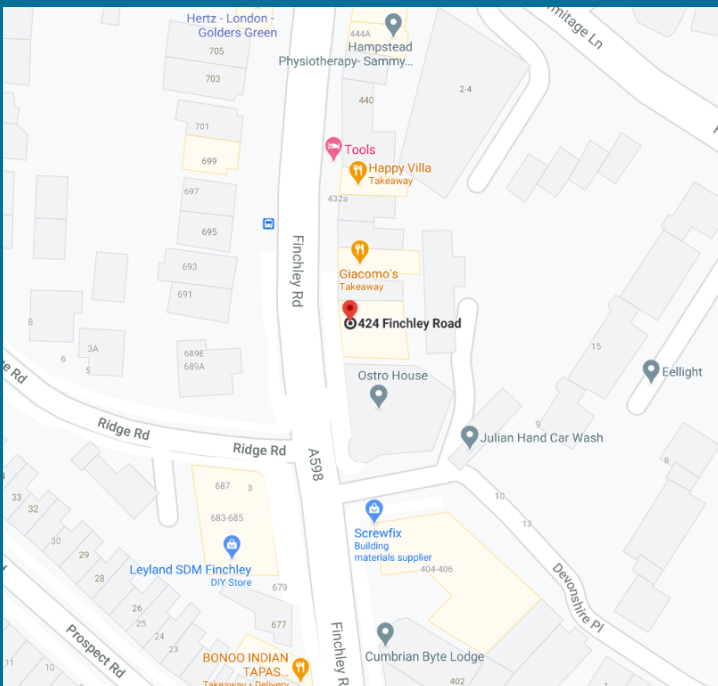

## TRANSPORT

**139 Golders Green** to Childs Hill  
Cricklewood Lane  
**245, 260 and 460 Golders Green**  
to Childs Hill Finchley Road, then 2  
min walk

The nearest parking facilities are at  
Regency Car Park and The o2  
Centre Car Park. Both parking  
areas are a 4 minute walk from the  
office.

Follow A598 via A41 to Finchley  
Road

INCHMEAD